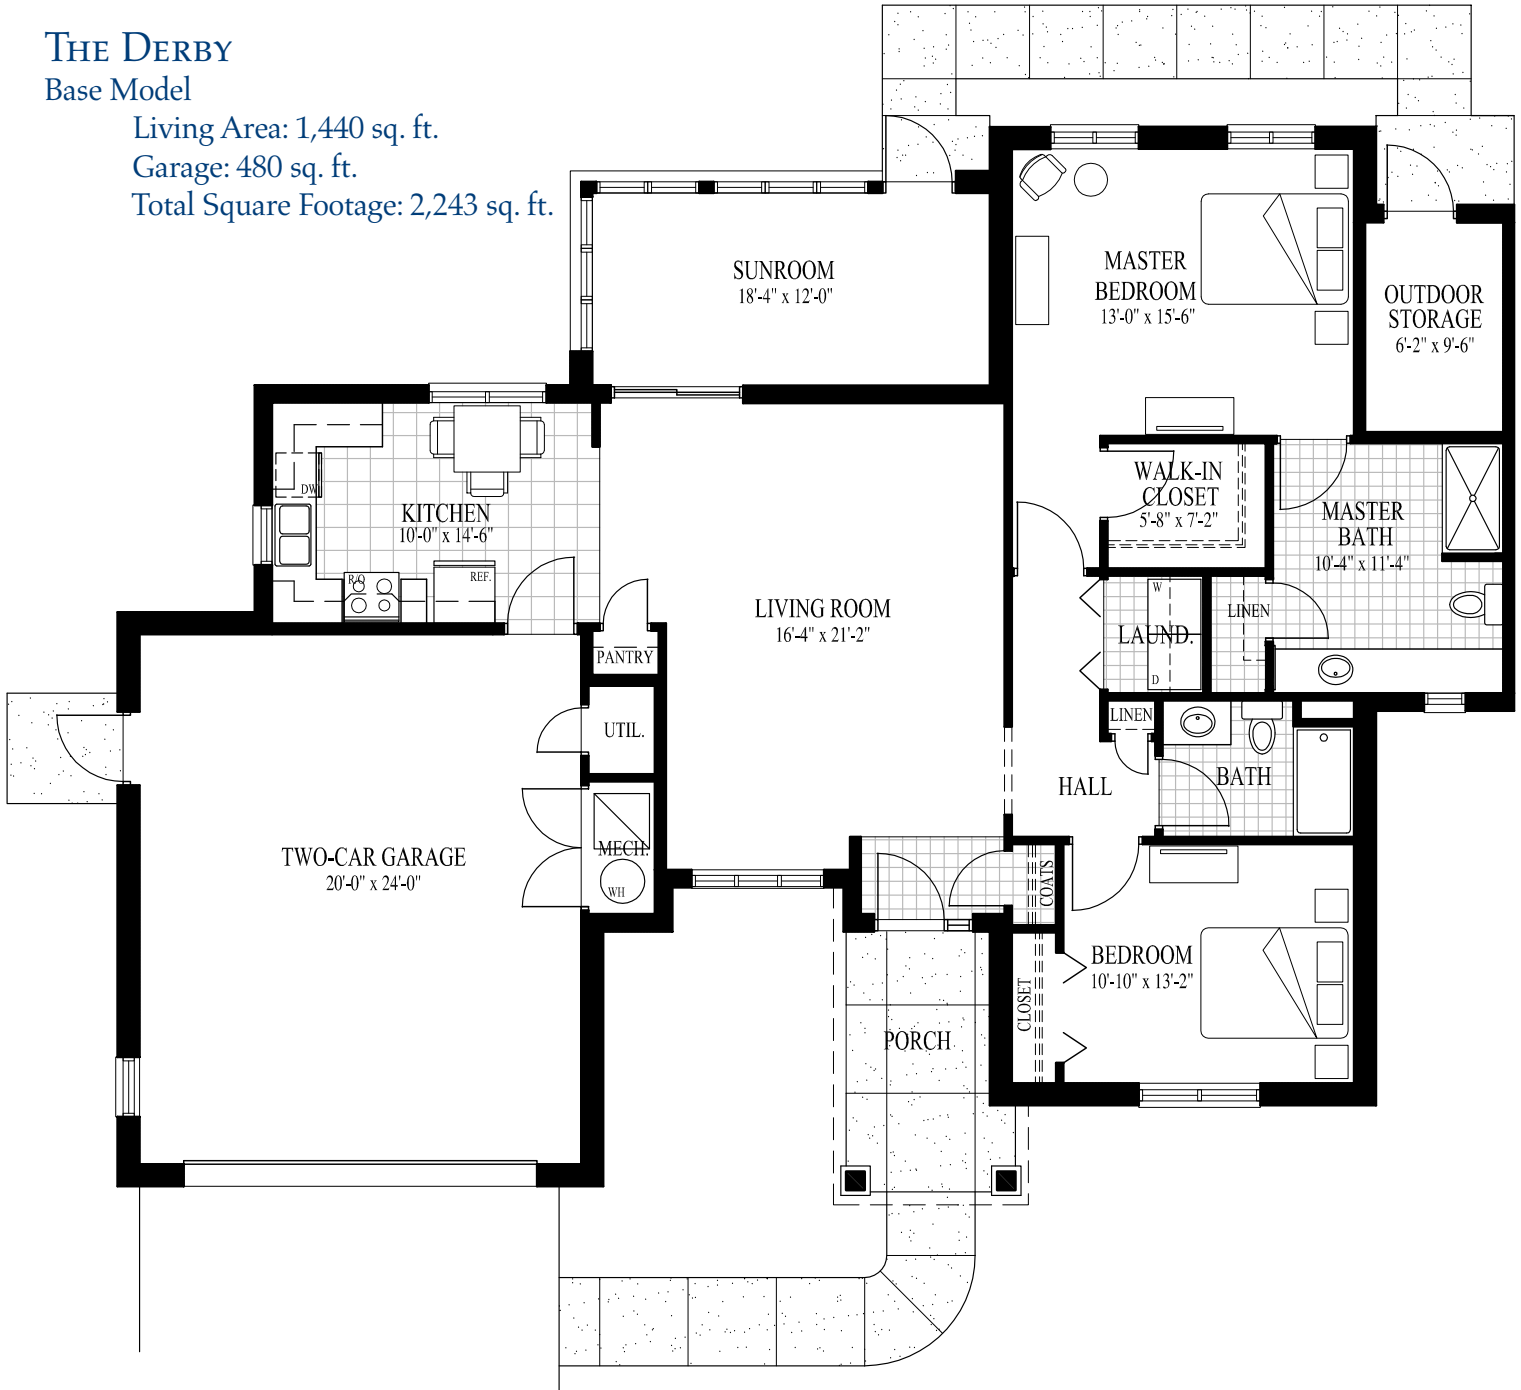

# Carriage Home Floor Plans

## THE DERBY

Base Model

Living Area: 1,440 sq. ft.

Garage: 480 sq. ft.

Total Square Footage: 2,243 sq. ft.

# THE DERBY

Shown with fireplace option

Living Area: 1,440 sq. ft.

Garage: 480 sq. ft.

Total Square Footage: 2,243 sq. ft.

4855 West Ridge Road, Erie, Pennsylvania 16506 • 814.836.5300 (P) • 814.836.5326 (F) • [www.stmaryshome.org](http://www.stmaryshome.org)