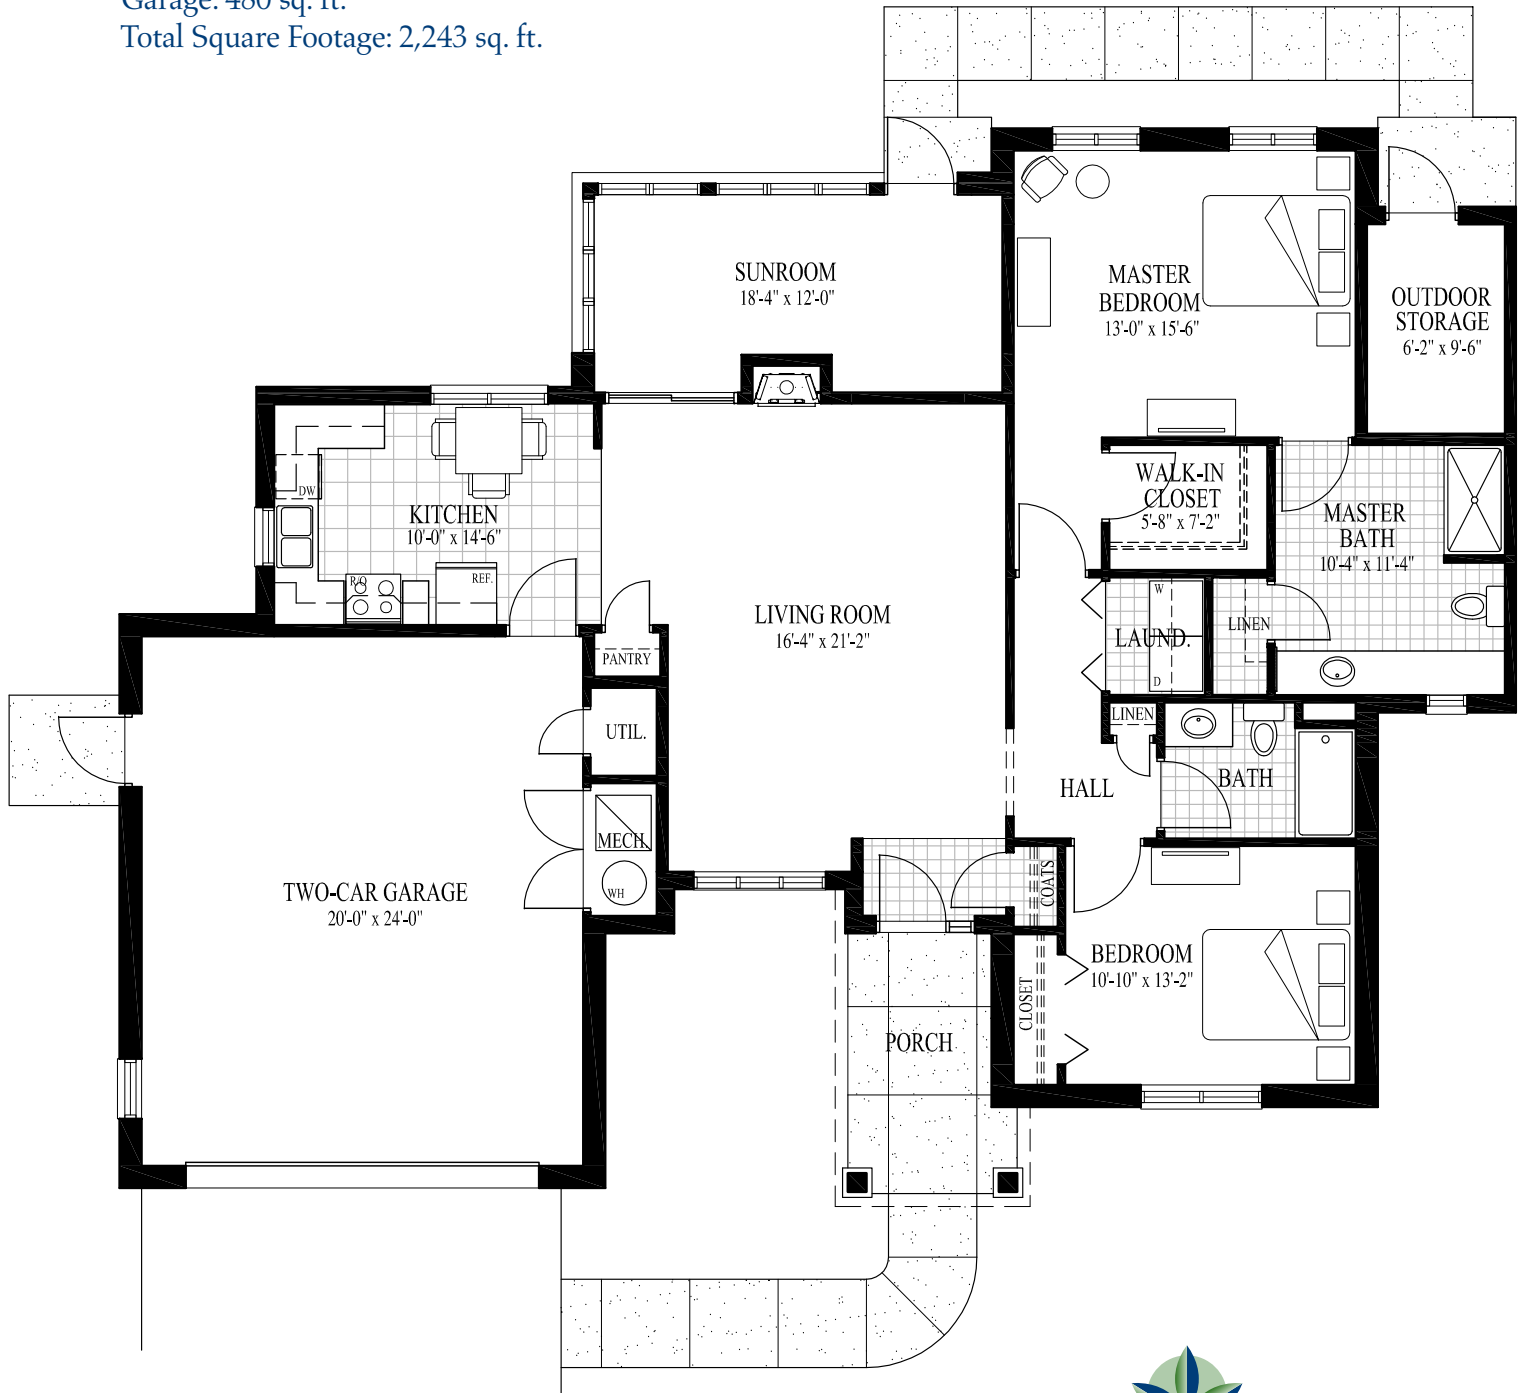

# Carriage Home Floor Plans

## THE DERBY

Base Model

Living Area: 1,440 sq. ft.

Garage: 480 sq. ft.

Total Square Footage: 2,243 sq. ft.

# THE DERBY

Shown with fireplace option

Living Area: 1,440 sq. ft.

Garage: 480 sq. ft.

Total Square Footage: 2,243 sq. ft.

4855 West Ridge Road, Erie, Pennsylvania 16506 • 814.836.5300 (P) • 814.836.5326 (F) • [www.stmaryshome.org](http://www.stmaryshome.org)