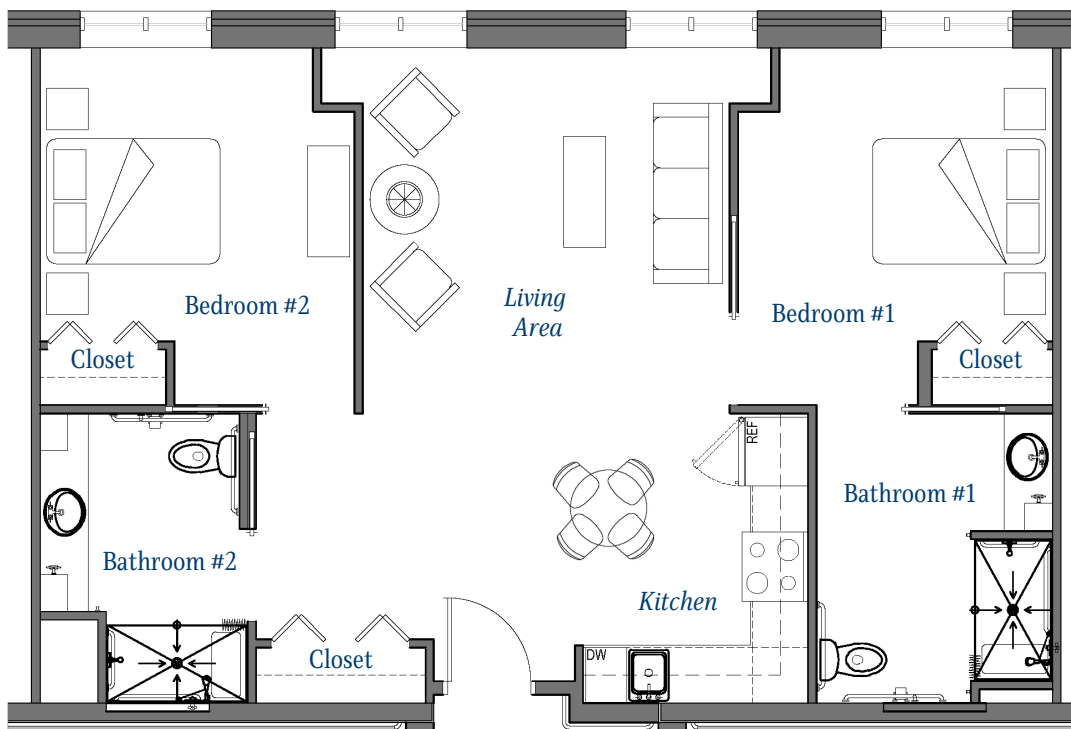

# Sample Apartment Floor Plans

(Side A)

Sample floor plans for Residential Living and Personal Care Apartments.  
Actual apartments may vary slightly.

## Studio

396 to 565 sq.ft.

## One-Bedroom

600 to 609 sq.ft.

## Two-Bedroom, Two-Bathroom Suite

792 to 812 sq.ft.