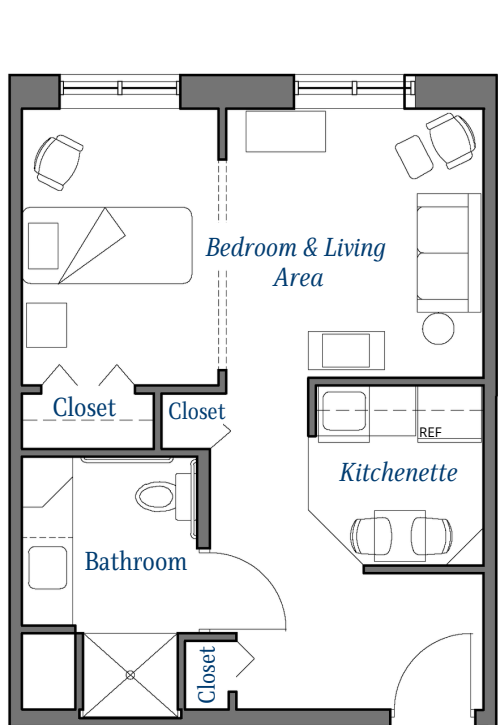

# Sample Apartment Floor Plans

(Side A)

Sample floor plans for Residential Living and Personal Care Apartments.  
Actual apartments may vary slightly.

## Studio

396 to 565 sq.ft.

## One-Bedroom

600 to 609 sq.ft.

## Two-Bedroom, Two-Bathroom Suite

792 to 812 sq.ft.