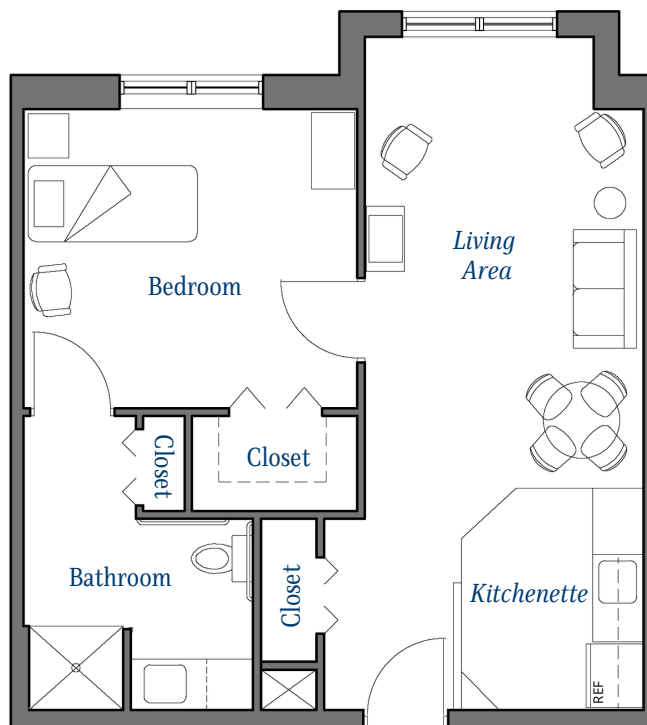

# Sample Apartment Floor Plans

(Side A)

Sample floor plans for Residential Living and Personal Care Apartments.  
Actual apartments may vary slightly.

## Studio

396 to 565 sq.ft.

## One-Bedroom

600 to 609 sq.ft.

## Two-Bedroom, Two-Bathroom Suite

792 to 812 sq.ft.